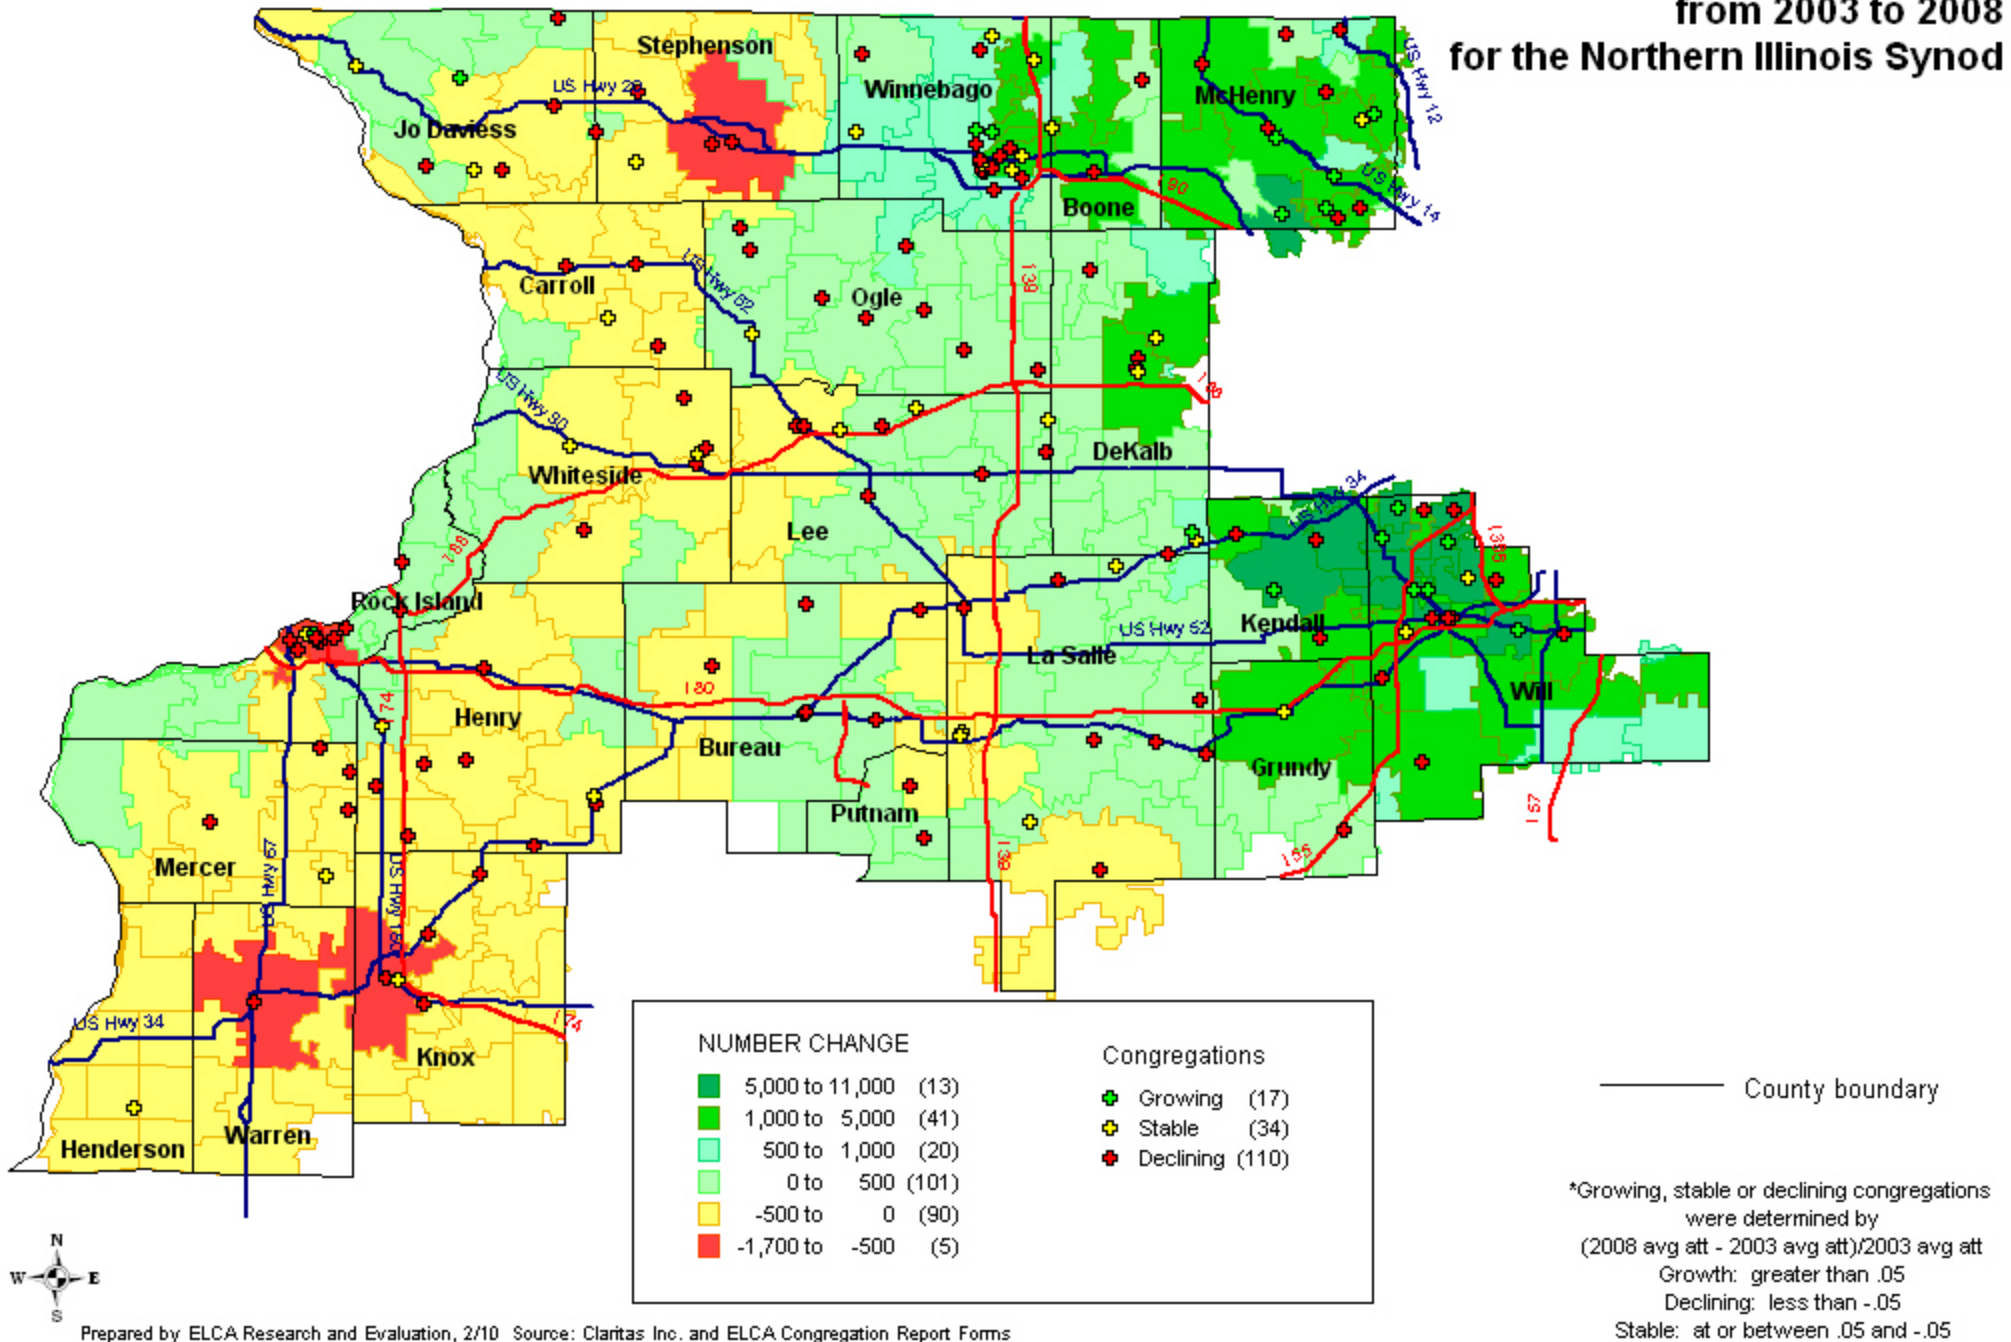

Projected Change in Population from 2009 to 2014 by ZIP Codes and Change in Congregation Average Attendance from 2003 to 2008 for the Northern Illinois Synod

Rockford, IL Area

Projected Change in Population from 2009 to 2014 by ZIP Codes and Change in Congregation Average Attendance from 2003 to 2008 for the Northern Illinois Synod

Joliet, IL Area