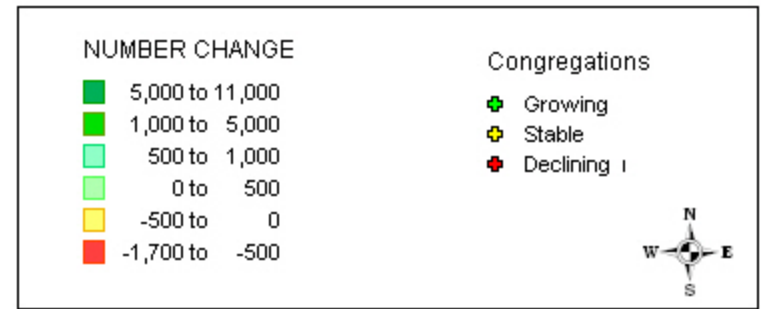

Projected Change in Population from 2009 to 2014 by ZIP Codes and Change in Congregation Average Attendance from 2003 to 2008 for the Northern Illinois Synod

Rockford, IL Area

Projected Change in Population from 2009 to 2014 by ZIP Codes and Change in Congregation Average Attendance from 2003 to 2008 for the Northern Illinois Synod