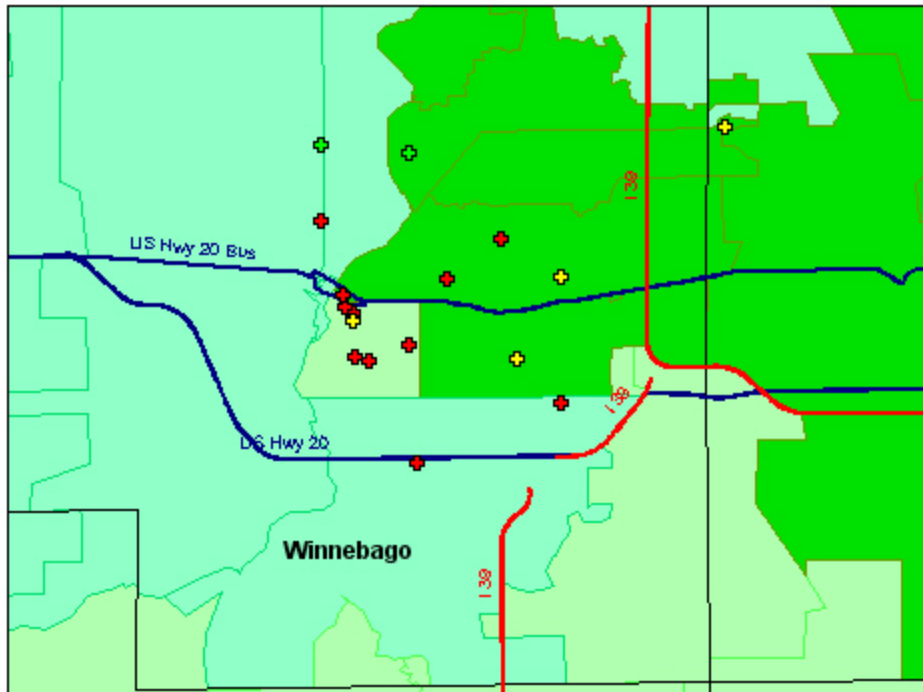

Projected Change in Population from 2009 to 2014 by ZIP Codes and Change in Congregation Average Attendance from 2003 to 2008 for the Northern Illinois Synod

Rockford, IL Area

Projected Change in Population from 2009 to 2014 by ZIP Codes and Change in Congregation Average Attendance from 2003 to 2008 for the Northern Illinois Synod

Joliet, IL Area